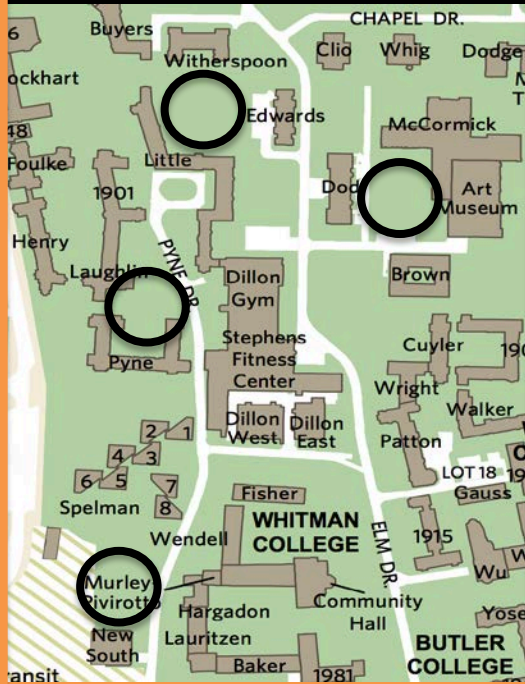

Graduate Student Furniture Drive

Moving Out?

***Don't Dump,
Donate***

Locations

Little/Edwards/Witherspoon (20th Reunion)
Dod/McCormick/Art Museum (40th Reunion)
Pyne Hall (5th Reunion)
New South (35th Reunion)

Leftover goods at the end of the furniture drive will be donated to Big Brothers, Big Sisters of NJ and Homefront.

Sponsored by the Graduate Student Government & the Office of Community and Regional Affairs. For additional information, email gsg@princeton.edu